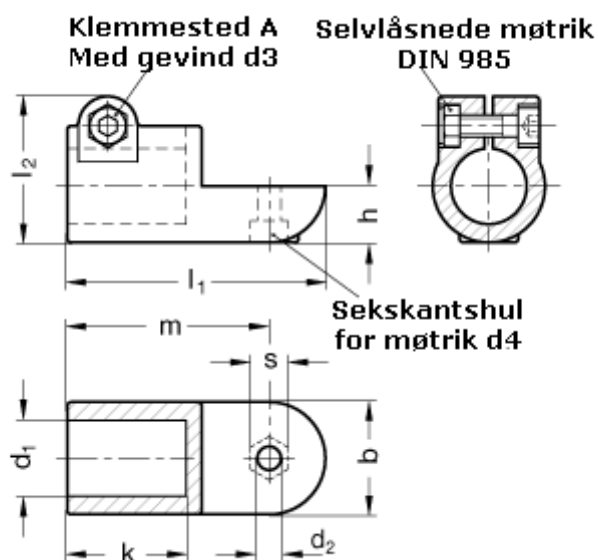

Article number: 20276B30AV2SW

Description: E+G Swivel clamp connector
GN276-B30-AV-2-SW

Measures

$b = 40$	$m = 72$
$d_1 = B30$	$s = 13$
$d_2 = 8.2$	
$d_3 = M 8$	
$d_4 = M 8$	
$k = 42.5$	
$l_1 = 92$	
$l_2 = 52.0$	